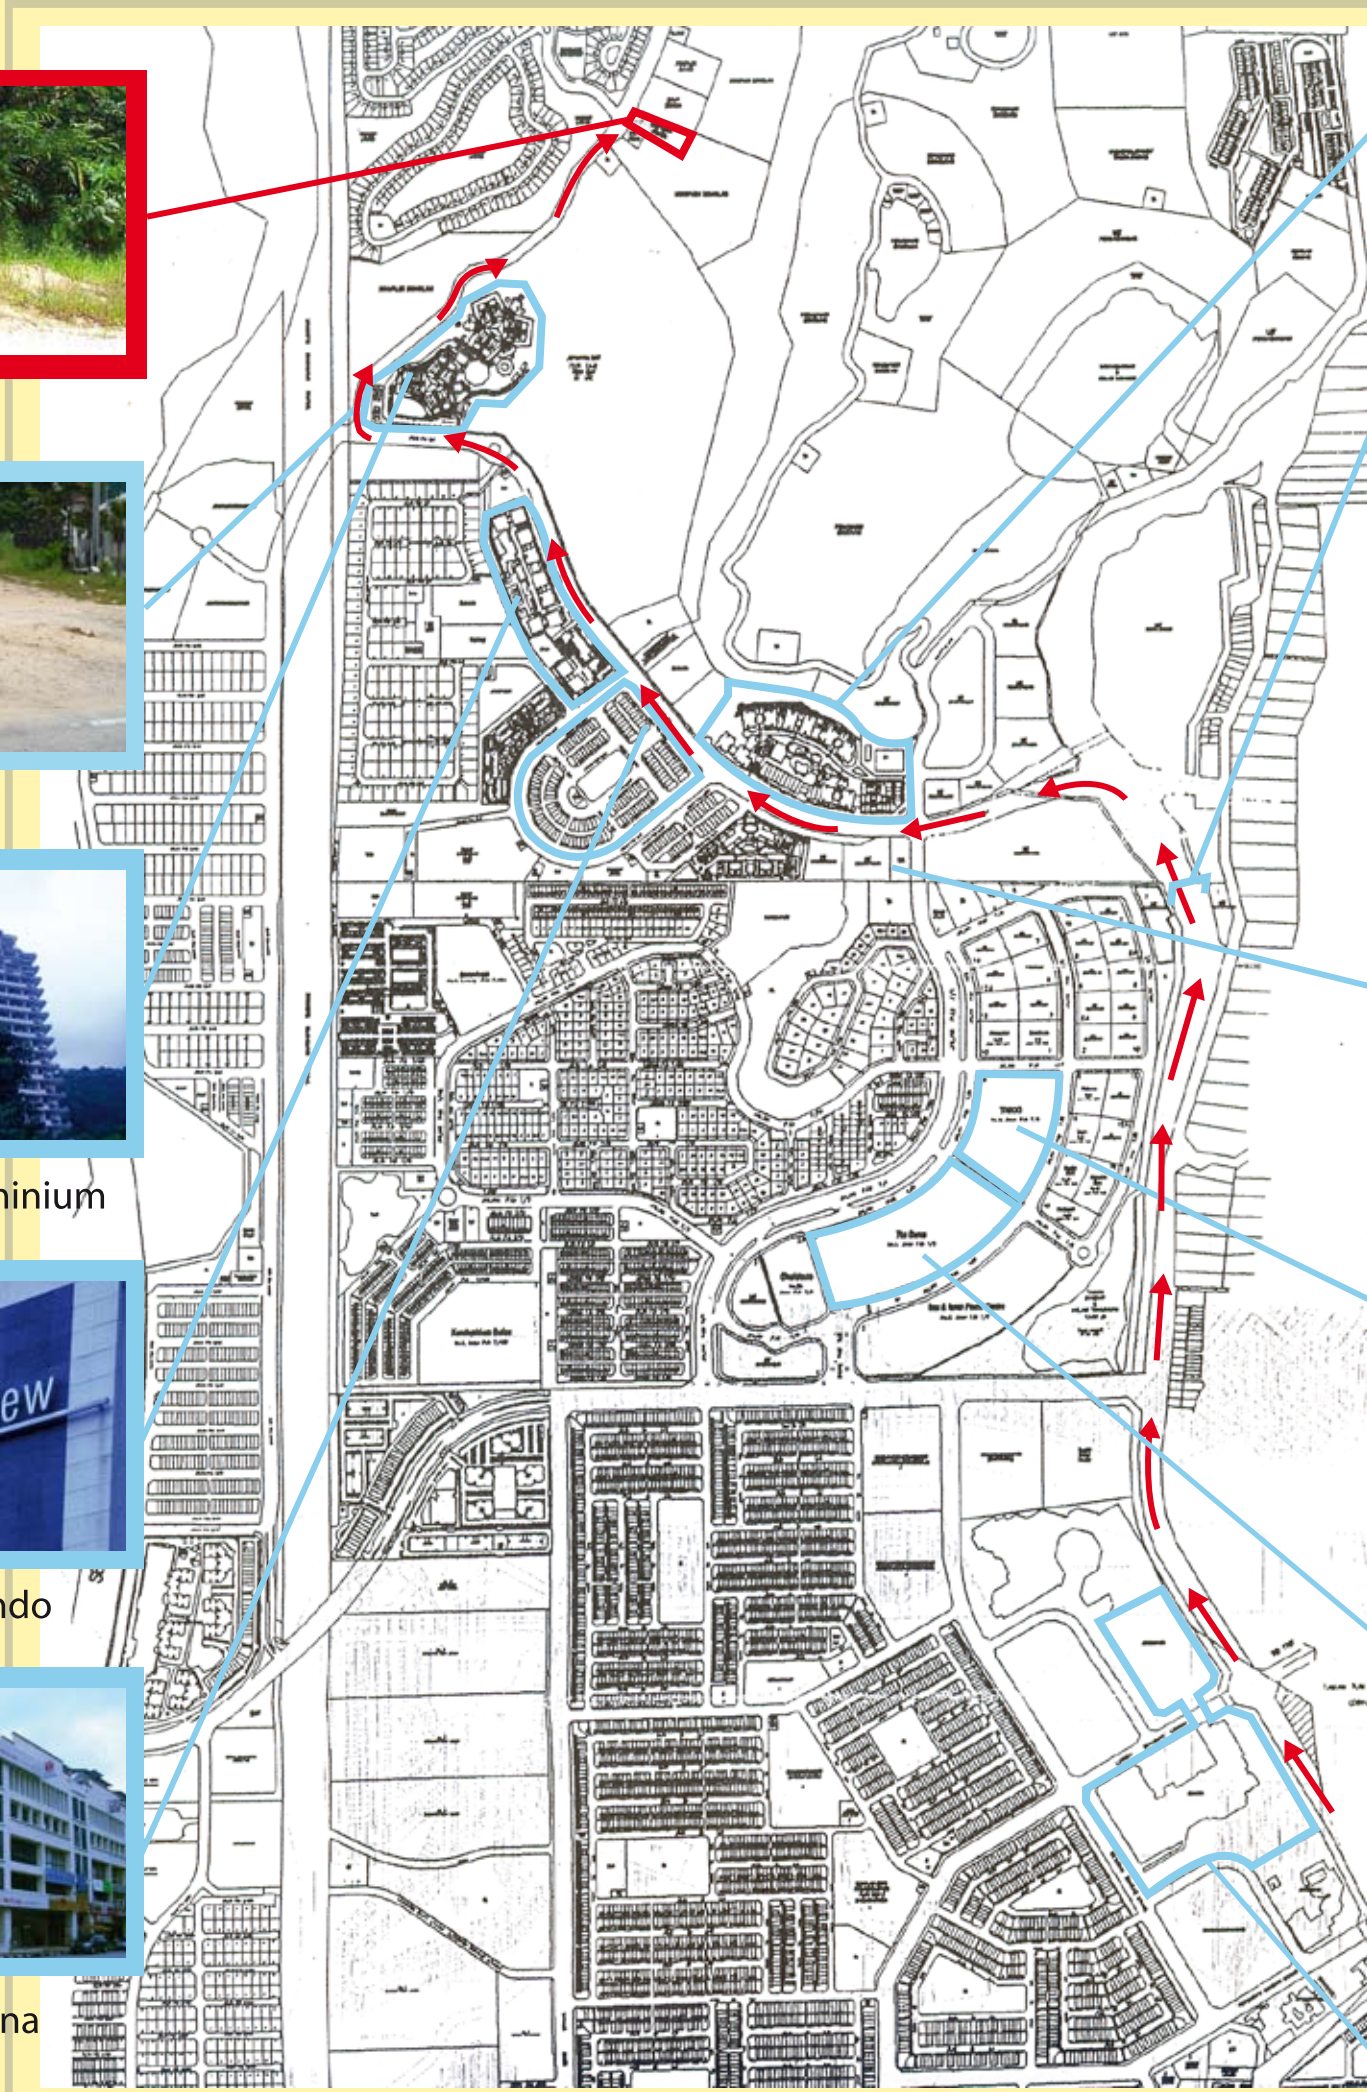

# Government Land For The Proposed New Thrangu Centre At Damansara Perdana

Your kind donation will be greatly appreciated

The Side Land

Entrance to Side

Armance Condominium

Perdana View Condo

Damansara Perdana Shop Lot

Metropolitan Square Condo & Office

Penchala Link Highway

Damansara Perdana Entrance

Tesco

The Curve

1Utama

## Location Map

SIMPANAN AGAMA